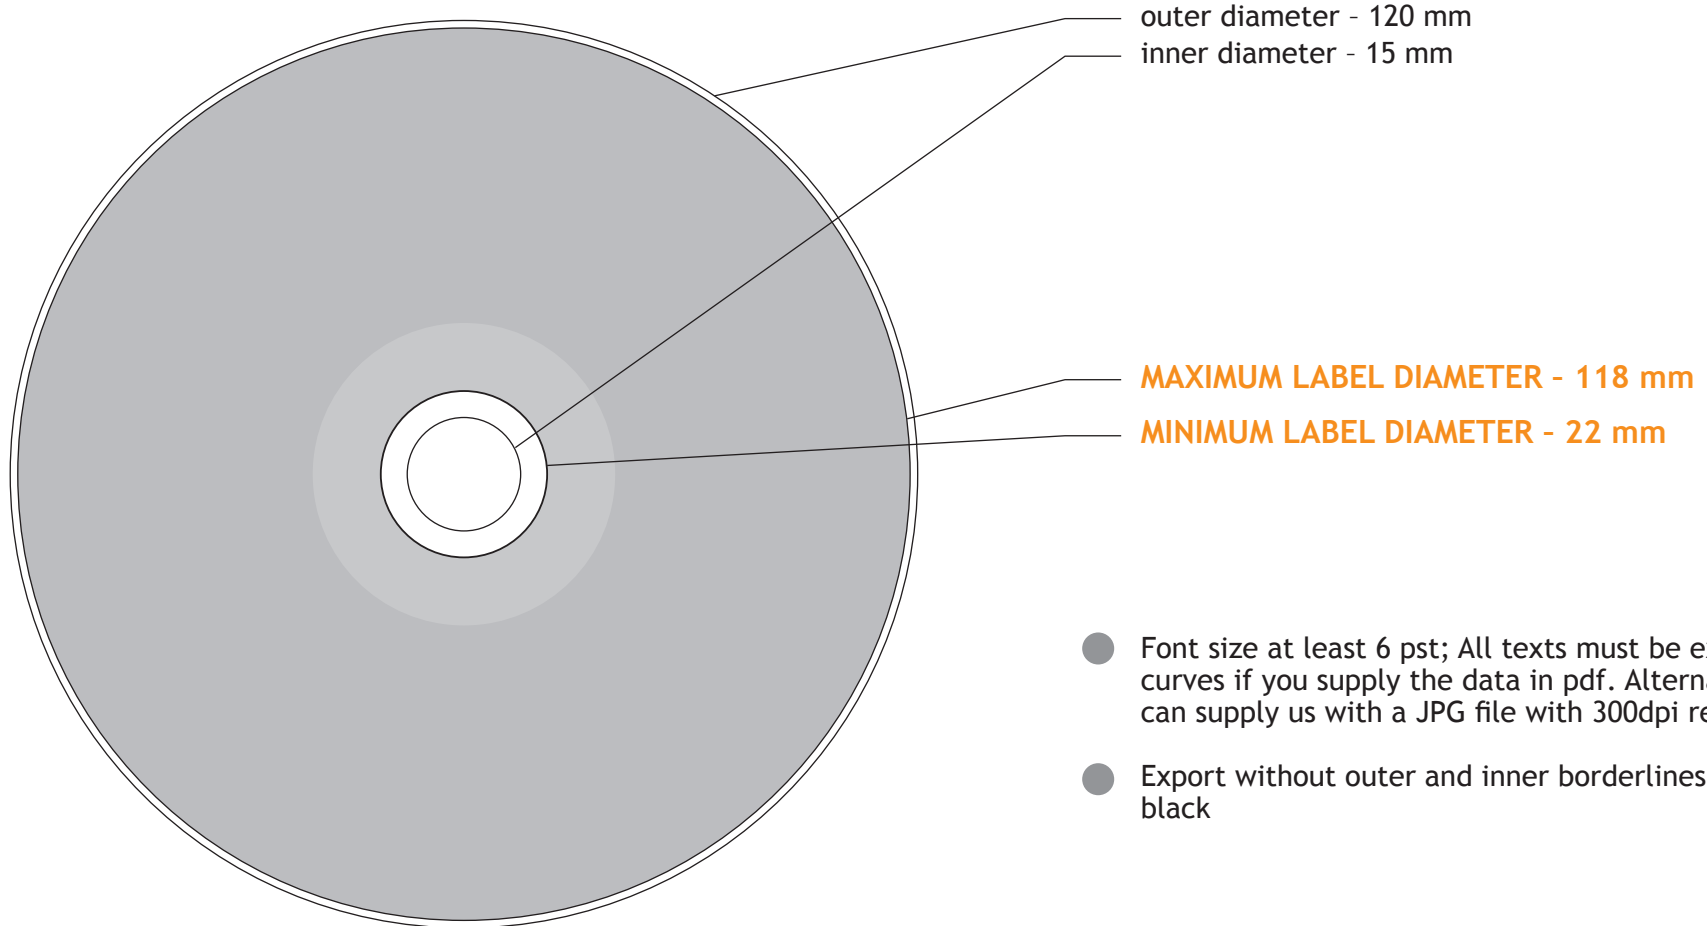

TEMPLATE FOR CD / DVD LABEL DESIGN

- Font size at least 6 pst; All texts must be exported to curves if you supply the data in pdf. Alternatively, you can supply us with a JPG file with 300dpi resolution
- Export without outer and inner borderlines marked black